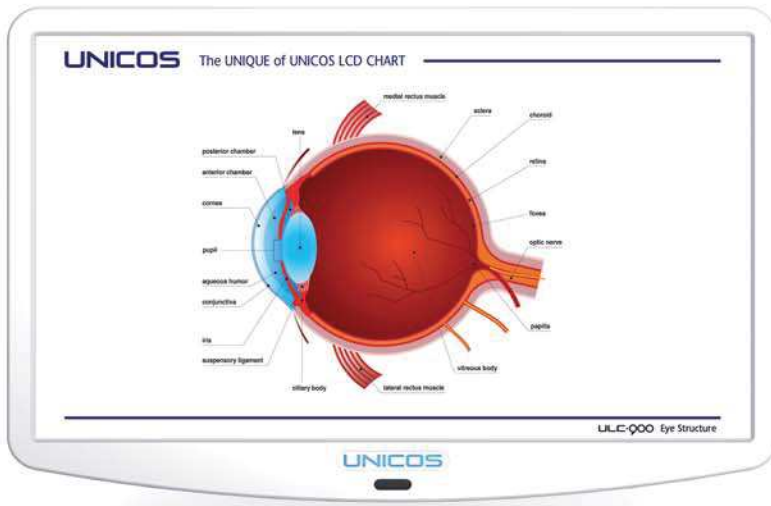

LCD Chart ULC-900

The UNIQUE of UNICOS LCD Chart.

ULC-900 provides the most reliable test result by the technology to be developed by UNICOS to all types of patients. All of user may have the best experience with ULC-900 by easy and convenient operation and program.

24" TFT LCD onitor

24 inch TFT monitor with high-resolution display for wider and clearer view. Various installation methods for securing enough space even in a limited area.

High performance polar filters

Keep charts clear between the range of 1.5M ~ 7.5M test distance by high performance polar filters. Heterophoria / Heterotropia / Stereopsis tests with polar separation charts.

Installation distance

May control installation space from 1.5M up to 7.5M by 0.25m.

May use of Mirror functions at the small space.

White-black contrast

It allows to test LASIK patients.

Numbers of different charts

Landolt , Snellen, Child chart, Cross chart and more. Masking mode with single character, horizontal line, vertical line and more.