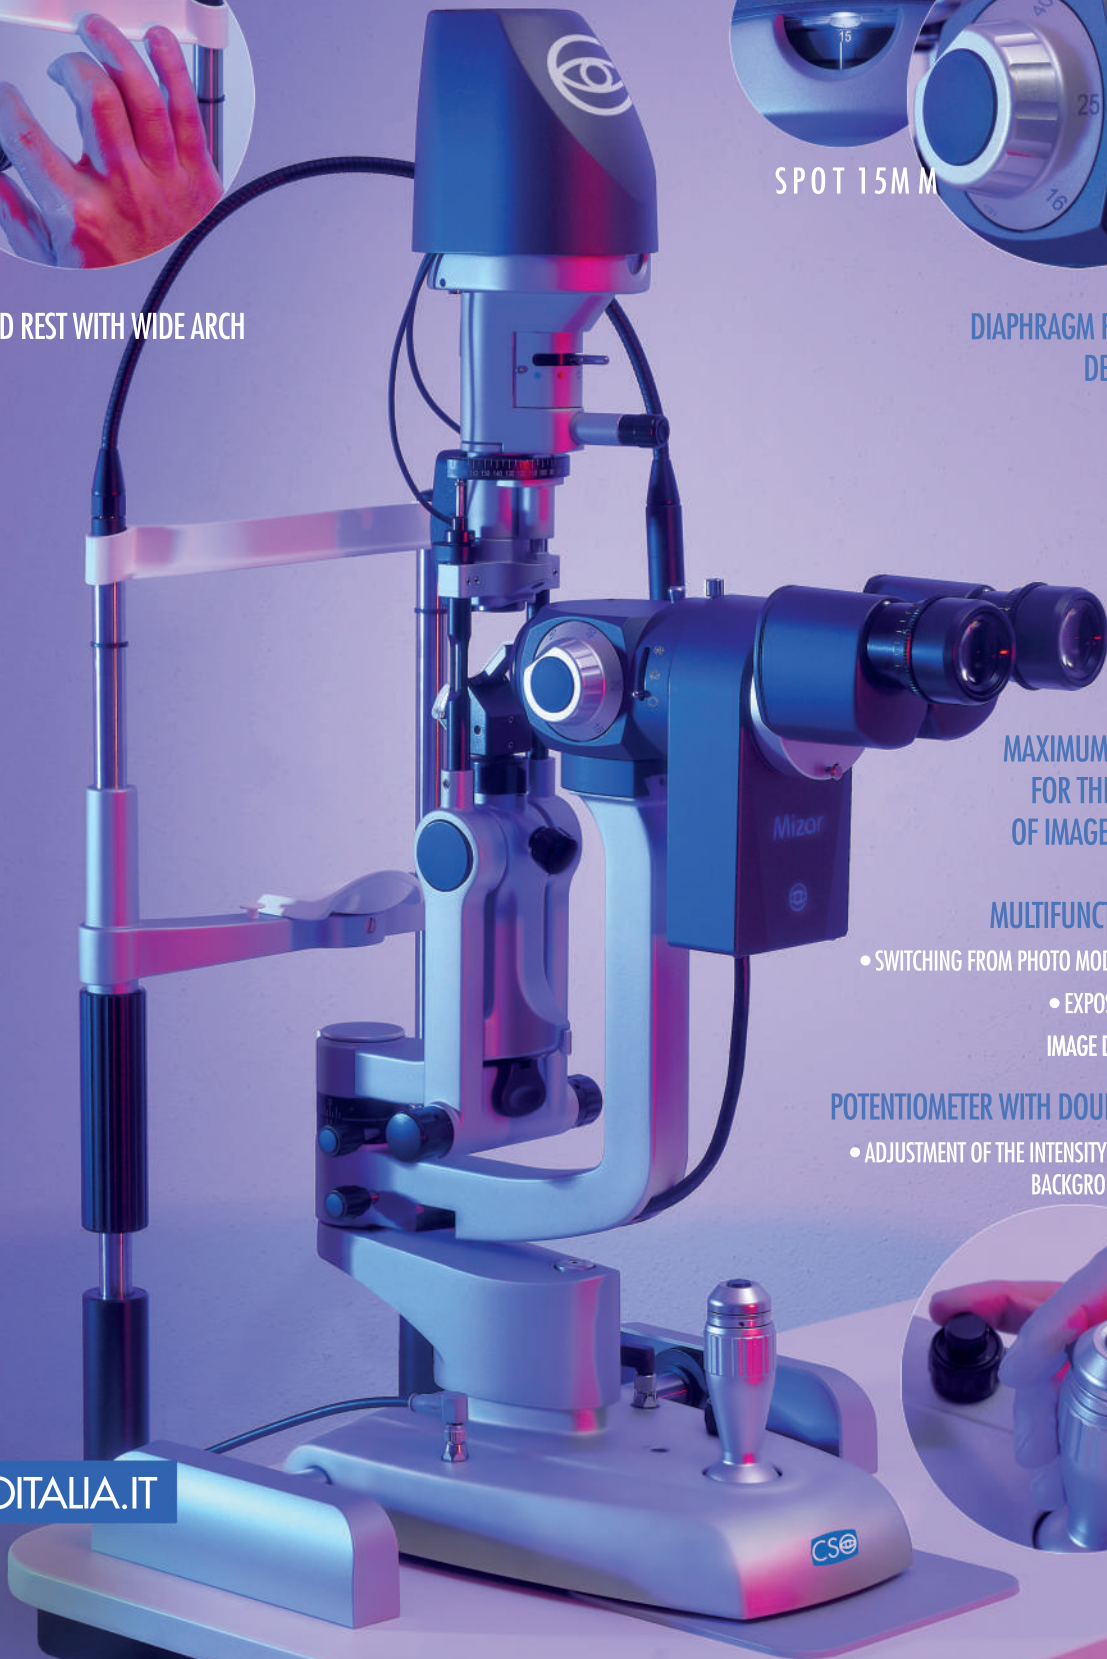

CSO

NEW SL99K ÉLITE

FOREHEAD REST WITH WIDE ARCH

SPOT 15MM

DIAPHRAGM FOR VARIATION
DEPTH OF FOCUS

MAXIMUM ERGONOMICS
FOR THE ACQUISITION
OF IMAGES AND VIDEOS

MULTIFUNCTION JOYSTICK

- SWITCHING FROM PHOTO MODE TO VIDEO MODE
- EXPOSURE ADJUSTMENT
IMAGE DURING SHOOTING

POTENTIOMETER WITH DOUBLE CONTROLS

- ADJUSTMENT OF THE INTENSITY OF THE MAIN AND
BACKGROUND ILLUMINATOR

CSOITALIA.IT

CSO