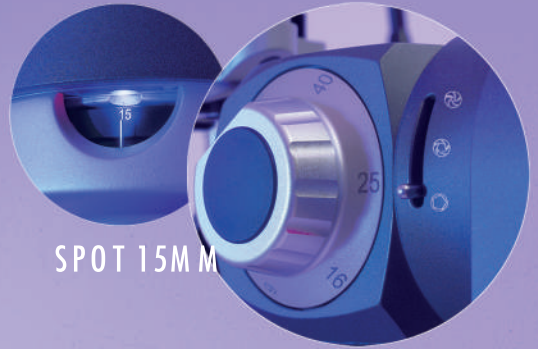

CSO

NEW SL99K ÉLITE

FOREHEAD REST WITH WIDE ARCH

SPOT 15MM

DIAPHRAGM FOR VARIATION
DEPTH OF FOCUS

MAXIMUM ERGONOMICS
FOR THE ACQUISITION
OF IMAGES AND VIDEOS

MULTIFUNCTION JOYSTICK

- SWITCHING FROM PHOTO MODE TO VIDEO MODE
- EXPOSURE ADJUSTMENT
IMAGE DURING SHOOTING

POTENTIOMETER WITH DOUBLE CONTROLS

- ADJUSTMENT OF THE INTENSITY OF THE MAIN AND
BACKGROUND ILLUMINATOR

CSOITALIA.IT

CSO